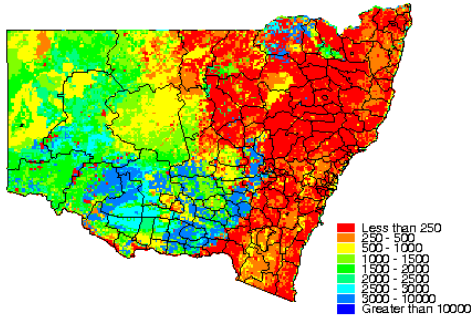

Total Standing Dry Matter (kg DM/ha)
May 2011

www.LongPaddock.qld.gov.au

Total Standing Dry Matter (kg DM/ha)
June 2011

www.LongPaddock.qld.gov.au

Total Standing Dry Matter (kg DM/ha)
July 2011

www.LongPaddock.qld.gov.au