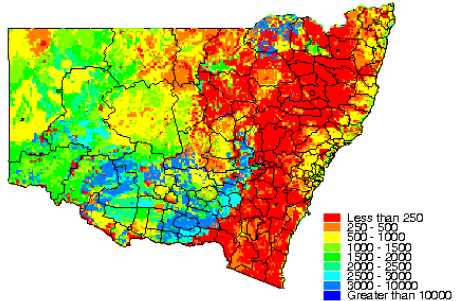

Total Standing Dry Matter (kg DM/ha)
May 2011

www.LongPaddock.qld.gov.au

Total Standing Dry Matter (kg DM/ha)
June 2011

www.LongPaddock.qld.gov.au

Total Standing Dry Matter (kg DM/ha)
July 2011

www.LongPaddock.qld.gov.au