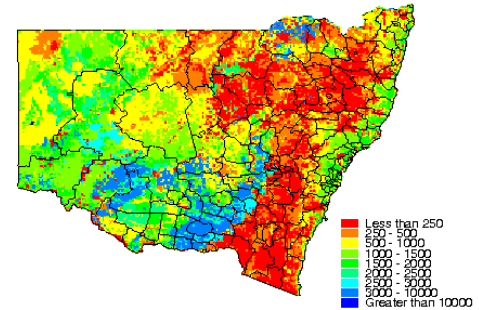

Total Standing Dry Matter (kg DM/ha)
August 2011

www.LongPaddock.qld.gov.au