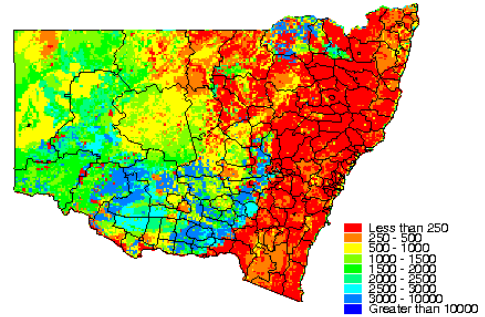

Total Standing Dry Matter (kg DM/ha)
May 2011

www.LongPaddock.qld.gov.au

Total Standing Dry Matter (kg DM/ha)
June 2011

www.LongPaddock.qld.gov.au

Total Standing Dry Matter (kg DM/ha)
July 2011

www.LongPaddock.qld.gov.au