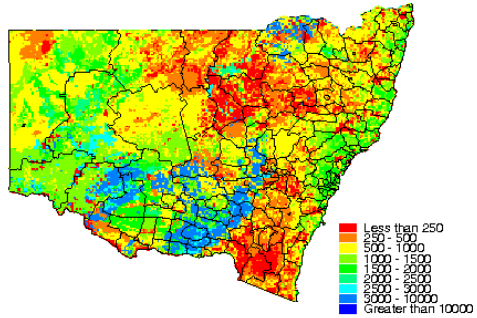

Total Standing Dry Matter (kg DM/ha)
September 2011

www.LongPaddock.qld.gov.au